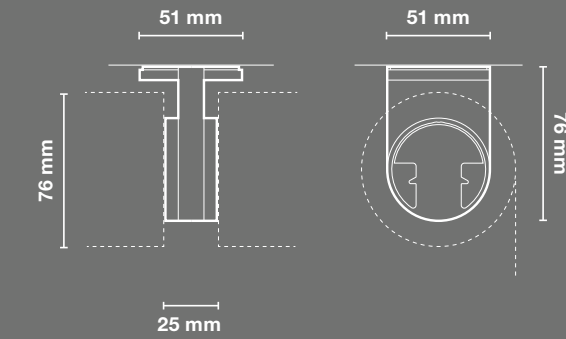

CENTER BRACKET