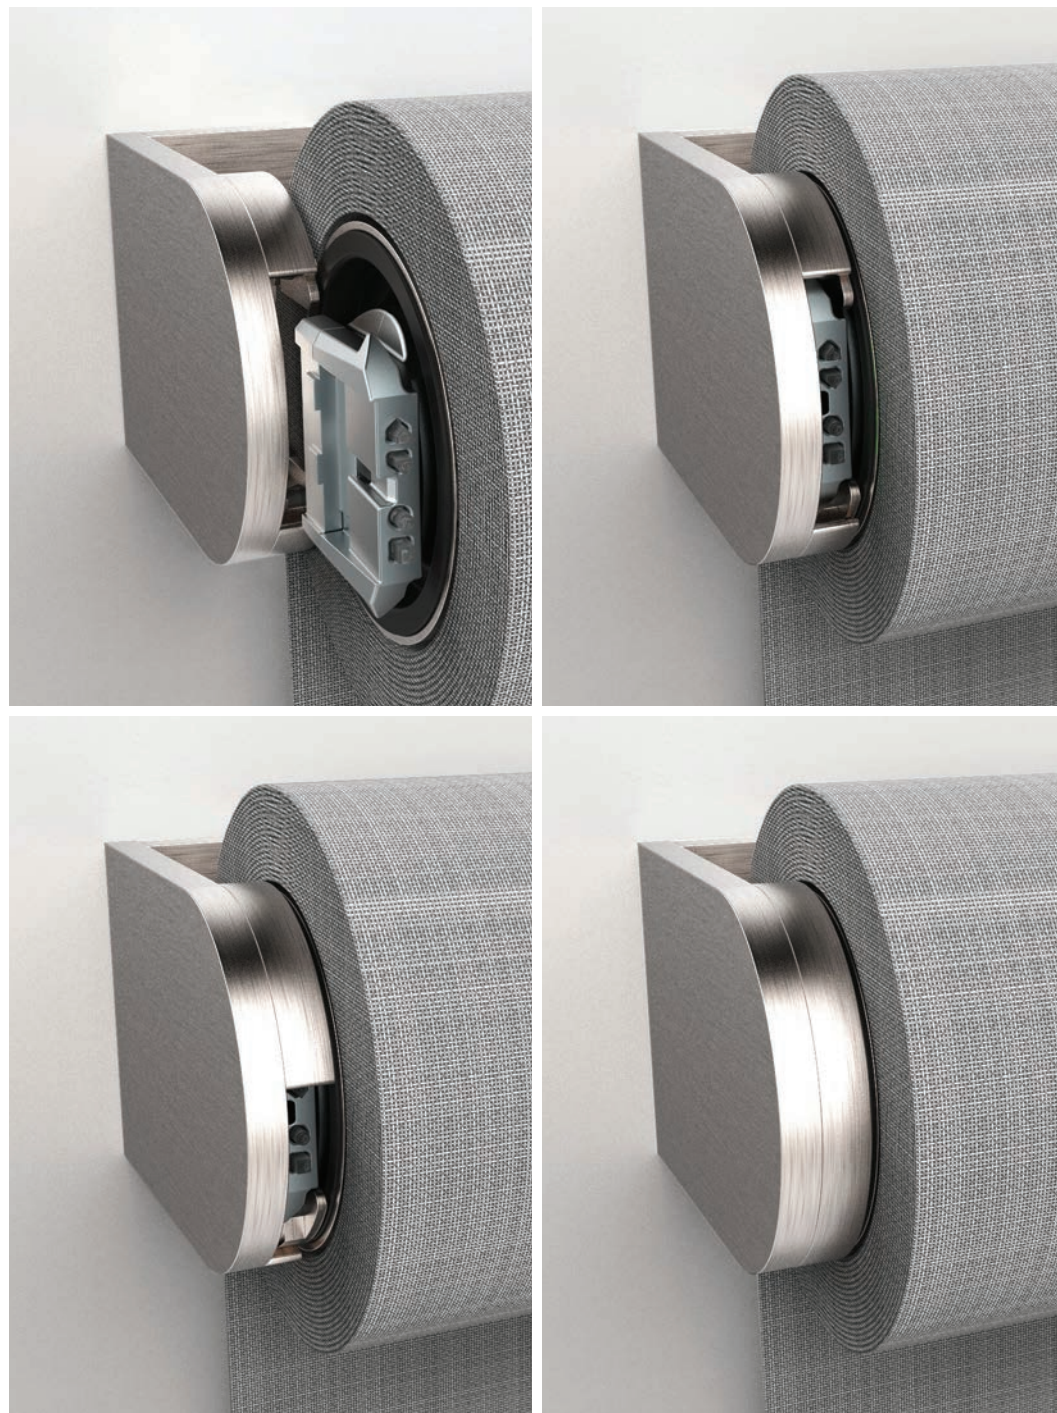

A close-up, high-angle photograph of a roller blind mechanism. The blind is dark grey with a fine, woven texture. It is partially unrolled, showing the top edge and the metal roller tube. The roller tube is a brushed metal finish, possibly stainless steel, and is mounted on a dark, possibly black, frame. The background is a bright, out-of-focus white, suggesting a window or a bright interior space. The lighting is soft and directional, highlighting the textures and metallic surfaces.

It's the **little black dress** of window coverings.

Sleek and sophisticated, the PALLADIOM design fits anywhere. It blends into any architectural style seamlessly—particularly when the jamb bracket is integrated into a frame or window recess. Our handsome circular bracket visually extends the structural tube outward and into the wall: the shade appears to float in midair.

## Technology that's **forward-thinking.**

The brackets combine superior workmanship with ingeniously hidden electronics. They have been machined into an aluminium unibody structure that honors the integrity of pure architectural form across a range of mounting conditions—ceiling, wall or jamb. Moreover, within the brackets, the bracket rings can slide open to reveal the programming buttons and indicator LEDs. The design is utterly seamless.