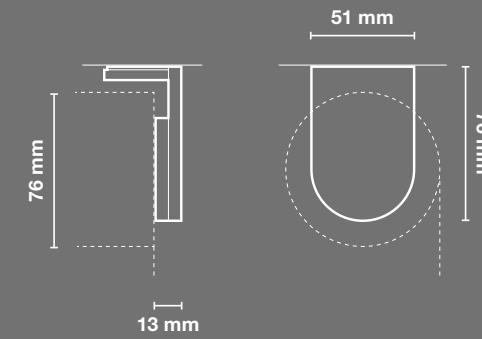

A tradition of **excellence.**

For more than 50 years, Lutron has been a pioneer in technology, innovation, and design. We invented modern electronic lighting control, after all. The PALLADIOM Shading System embodies the best of our capabilities. So whether admiring the precision of its workmanship or the wonder of its technology, the PALLADIOM Shading System is a thing of beauty. Enjoy what you see, from any direction. The view is limitless.

©Lutron, HomeWorks, and Palladiom are trademarks of Lutron Electronics Co, Inc, registered in the U.S. and other countries.

END BRACKET