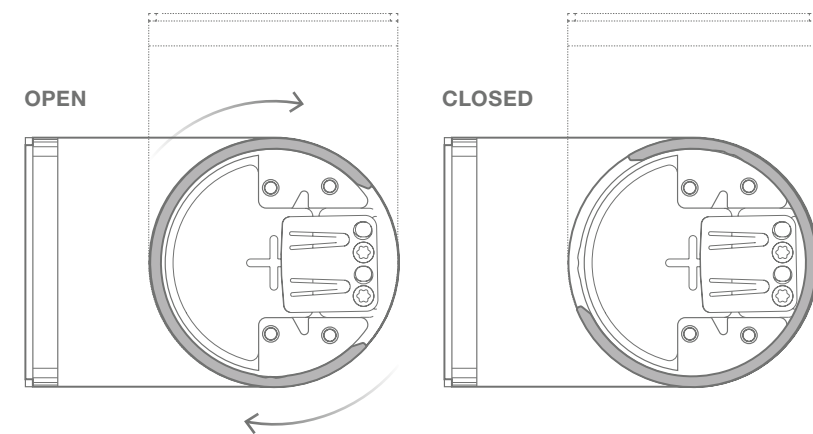

Specification

MATERIAL

Machined aluminum

FEATURES

- Unibody structure
- Integrated wiring
- Concealed but accessible programming
- Concealed fasteners
- Engineered wire management
- Symmetrical 13 mm light gaps

SHADE SIZE

- Width: 500 mm to 3.65 m
- Height: 205 mm to 3.65 m

POWER

- 35V DC low-voltage

CONTROL SYSTEM

HomeWorks

BOTTOM RAIL

Extruded aluminum with machined end caps

SATIN NICKEL

BLACK ANODIZED

CLEAR ANODIZED

PURE WHITE

BRASS

SATIN GRAPHITE

OPAL WHITE