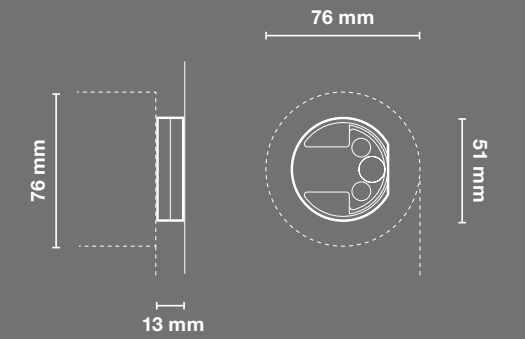

JAMB BRACKET